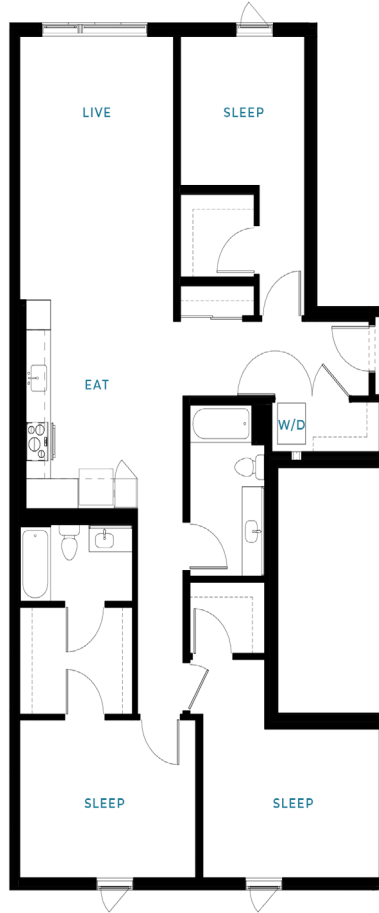

C3

3 BED | 2 BATH

1404

SQ. FT.

118 Broadway East | Seattle, WA 98102

connectiononbroadway.com

Floor plans are artist's rendering. All dimensions are approximate. Actual product and specifications may vary in dimension or detail. Not all features are available in every apartment. Prices and availability are subject to change. Please see a representative for details.