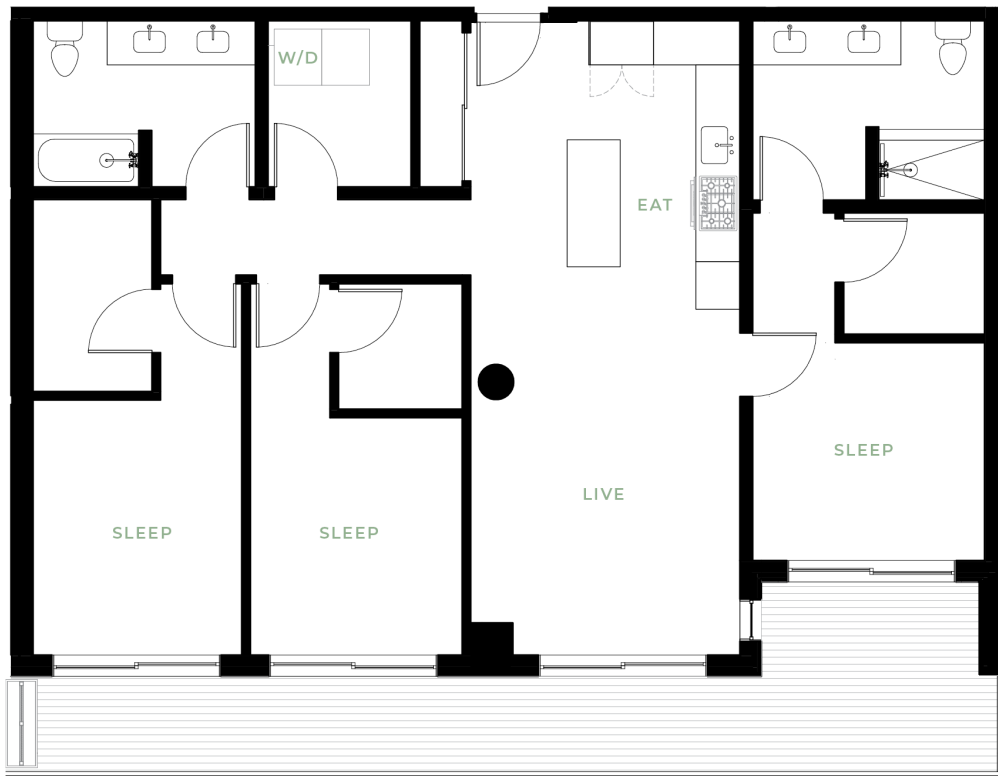

C5

3 BED | 2 BATH

1295

SQ. FT.

	118 Broadway East Seattle, WA 98102
	connectionbroadway.com

Floor plans are artist's rendering. All dimensions are approximate. Actual product and specifications may vary in dimension or detail. Not all features are available in every apartment. Prices and availability are subject to change. Please see a representative for details.