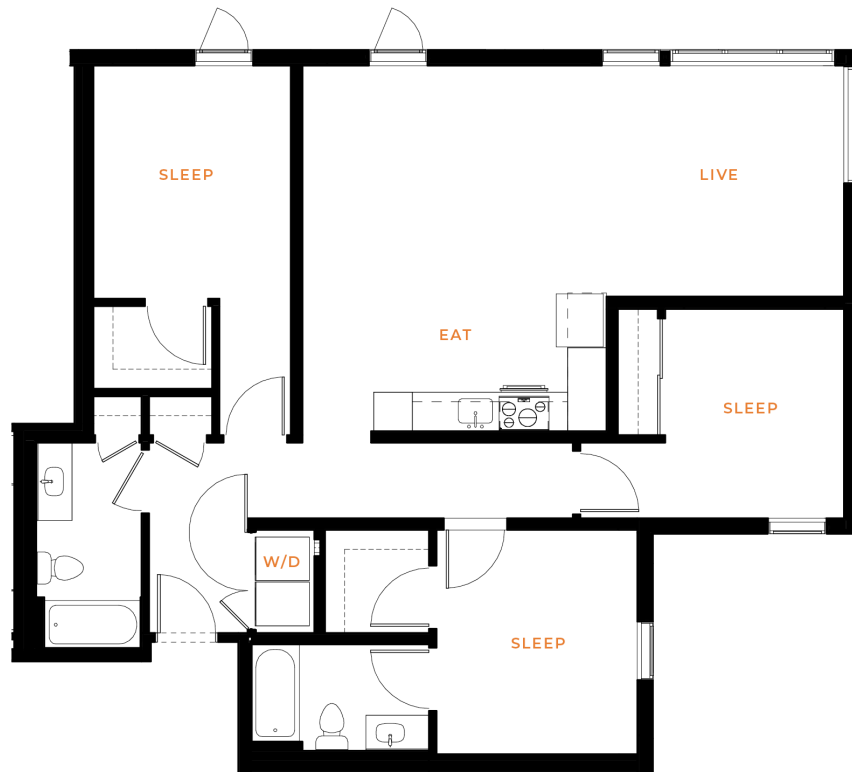

C1

3 BED | 2 BATH

1231

SQ. FT.

118 Broadway East | Seattle, WA 98102

connectionbroadway.com

Floor plans are artist's rendering. All dimensions are approximate. Actual product and specifications may vary in dimension or detail. Not all features are available in every apartment. Prices and availability are subject to change. Please see a representative for details.