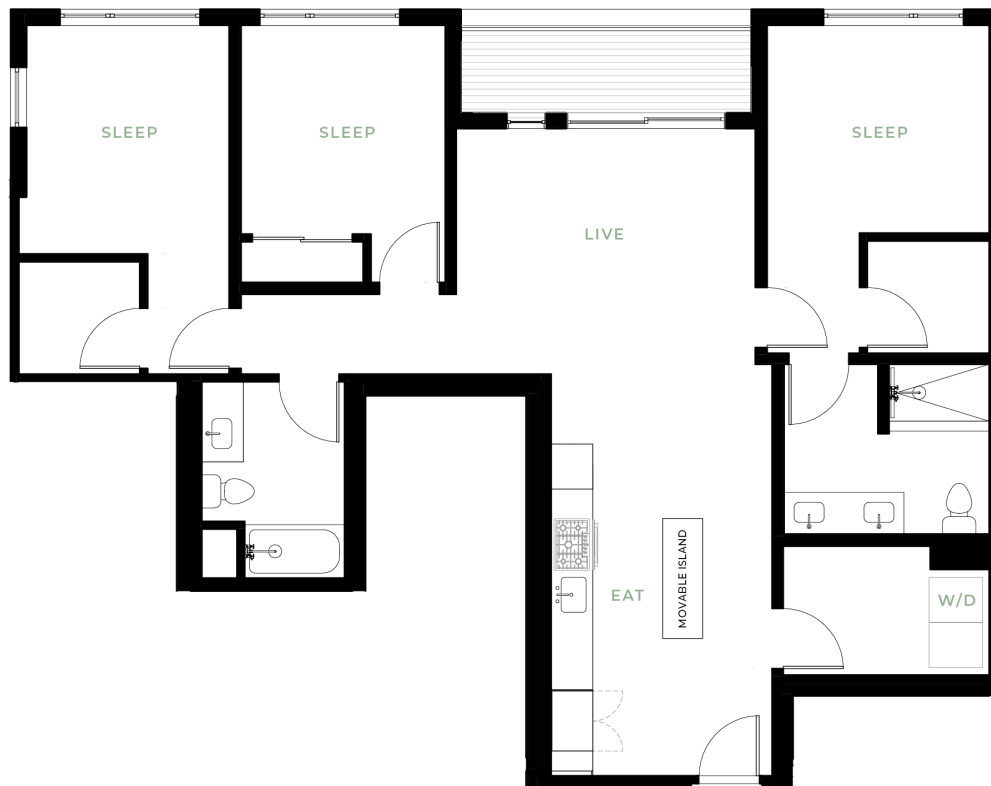

C2

3 BED | 2 BATH

1207

SQ. FT.

118 Broadway East | Seattle, WA 98102

connectiononbroadway.com

Floor plans are artist's rendering. All dimensions are approximate. Actual product and specifications may vary in dimension or detail. Not all features are available in every apartment. Prices and availability are subject to change. Please see a representative for details.