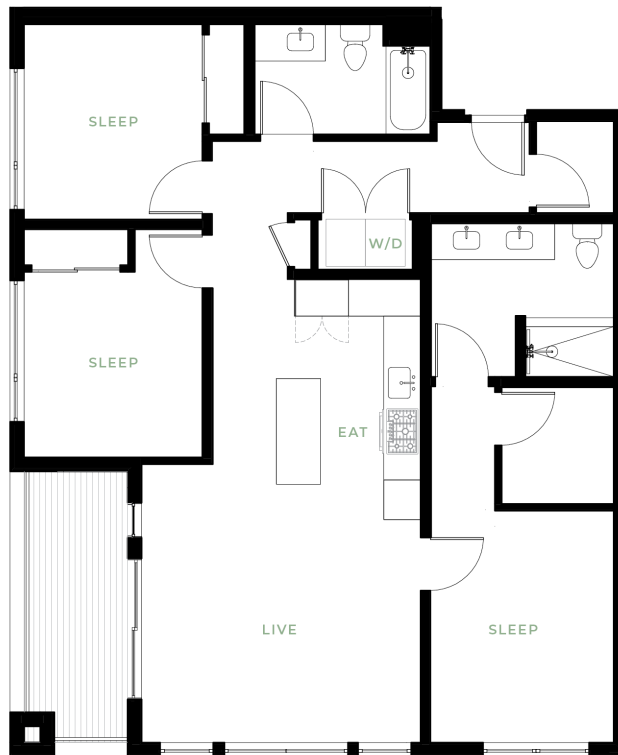

C4

3 BED | 2 BATH

1195

SQ. FT.

118 Broadway East | Seattle, WA 98102

connectiononbroadway.com

Floor plans are artist's rendering. All dimensions are approximate. Actual product and specifications may vary in dimension or detail. Not all features are available in every apartment. Prices and availability are subject to change. Please see a representative for details.