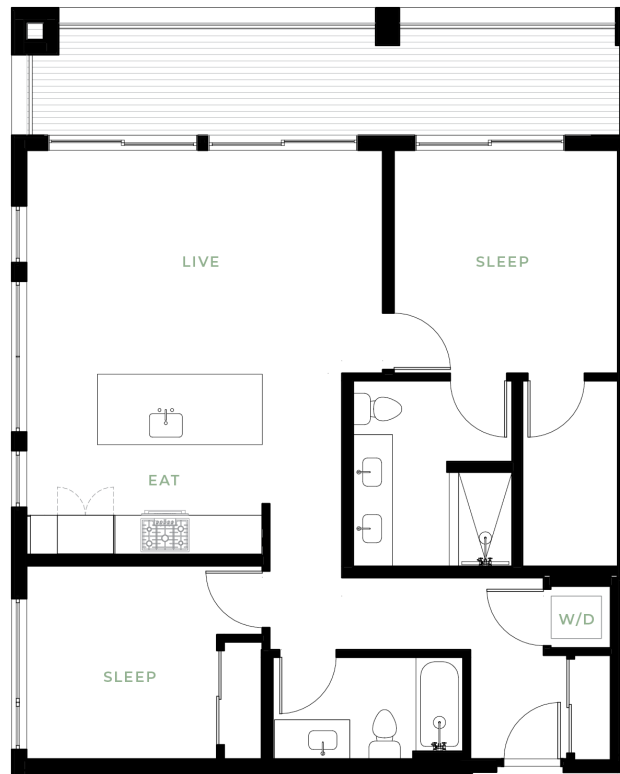

B16

2 BED | 2 BATH

1007

SQ. FT.

	118 Broadway East Seattle, WA 98102
	connectionbroadway.com

Floor plans are artist's rendering. All dimensions are approximate. Actual product and specifications may vary in dimension or detail. Not all features are available in every apartment. Prices and availability are subject to change. Please see a representative for details.