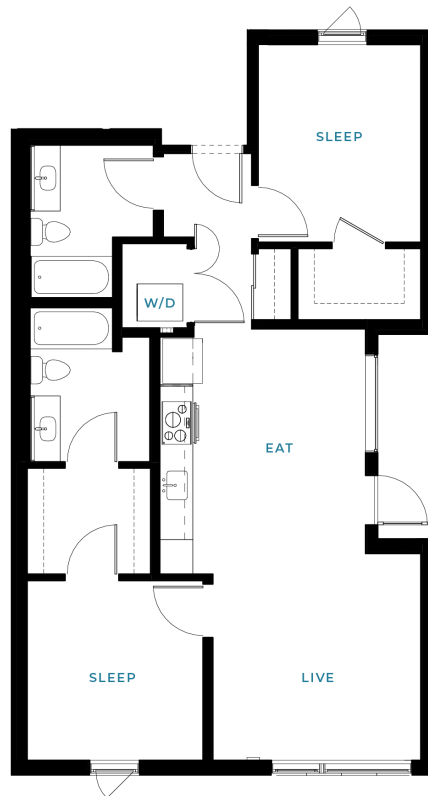

# B14

2 BED | 2 BATH

# 963

SQ. FT.

118 Broadway East | Seattle, WA 98102

[connectiononbroadway.com](http://connectiononbroadway.com)

*Floor plans are artist's rendering. All dimensions are approximate. Actual product and specifications may vary in dimension or detail. Not all features are available in every apartment. Prices and availability are subject to change. Please see a representative for details.*