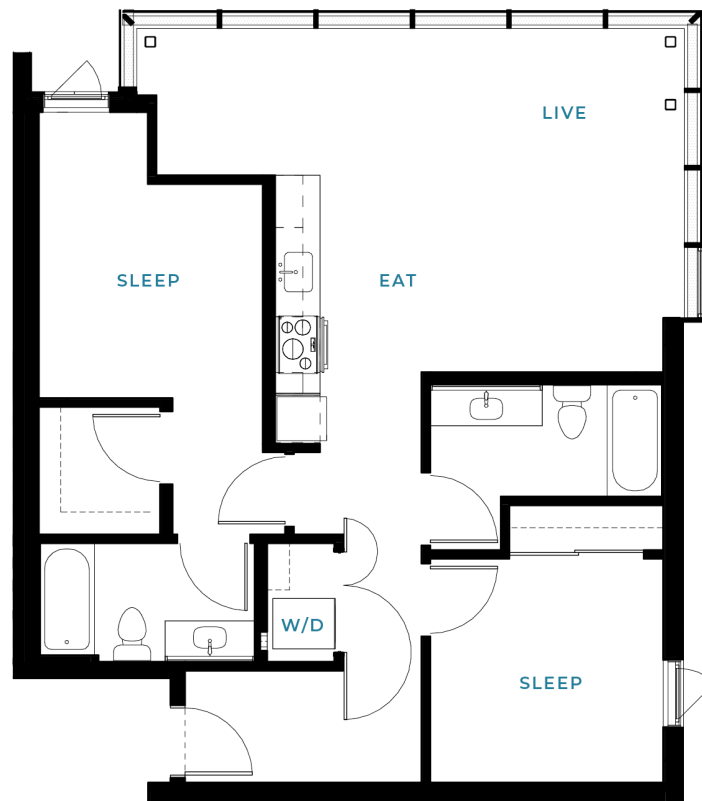

B12

2 BED | 2 BATH

948

SQ. FT.

118 Broadway East | Seattle, WA 98102

connectiononbroadway.com

Floor plans are artist's rendering. All dimensions are approximate. Actual product and specifications may vary in dimension or detail. Not all features are available in every apartment. Prices and availability are subject to change. Please see a representative for details.