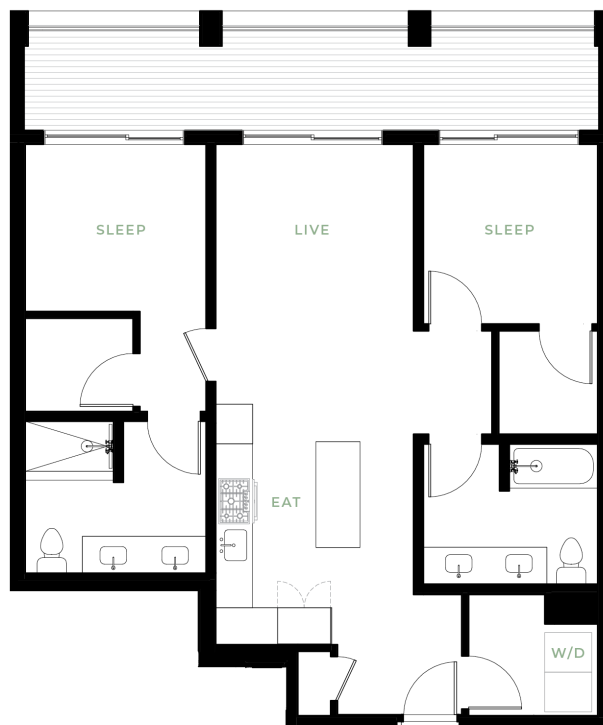

B11

2 BED | 2 BATH

944

SQ. FT.

118 Broadway East | Seattle, WA 98102

connectionbroadway.com

Floor plans are artist's rendering. All dimensions are approximate. Actual product and specifications may vary in dimension or detail. Not all features are available in every apartment. Prices and availability are subject to change. Please see a representative for details.