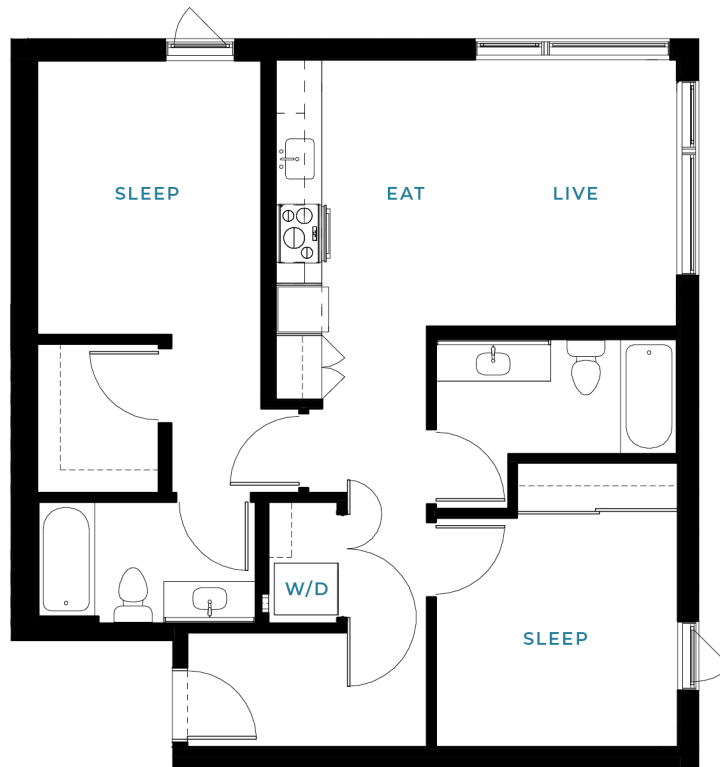

# B4

2 BED | 2 BATH

# 848

SQ. FT.

118 Broadway East | Seattle, WA 98102

[connectionbroadway.com](http://connectionbroadway.com)

*Floor plans are artist's rendering. All dimensions are approximate. Actual product and specifications may vary in dimension or detail. Not all features are available in every apartment. Prices and availability are subject to change. Please see a representative for details.*