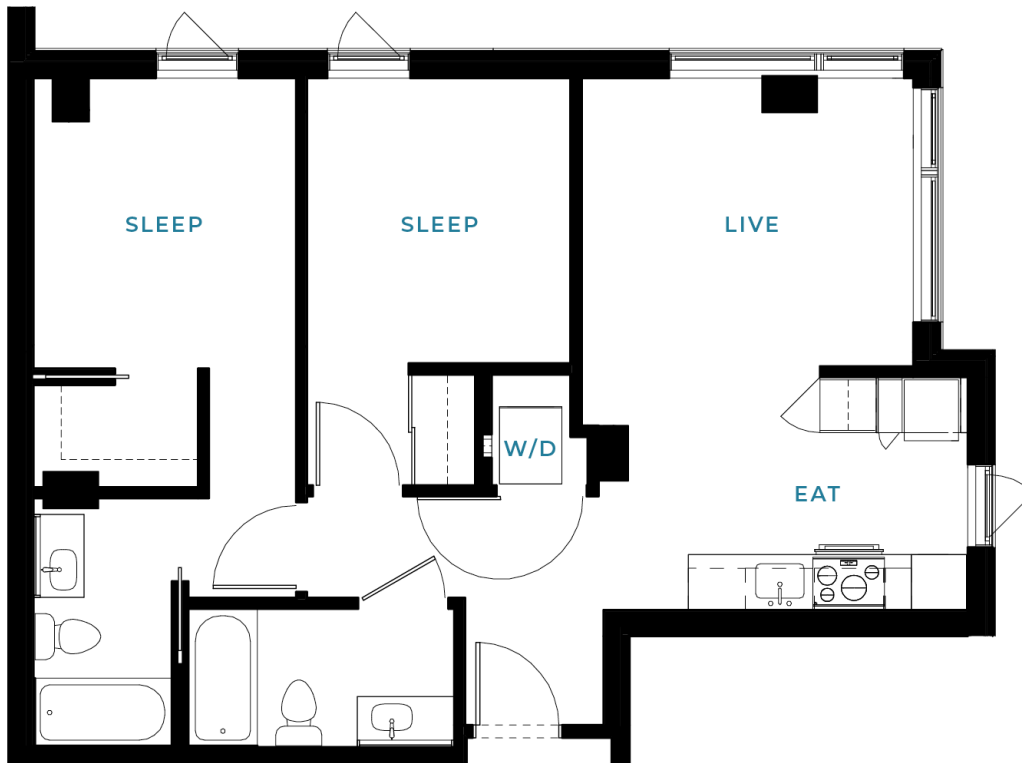

B2

2 BED | 2 BATH

774

SQ. FT.

118 Broadway East | Seattle, WA 98102

connectionbroadway.com

Floor plans are artist's rendering. All dimensions are approximate. Actual product and specifications may vary in dimension or detail. Not all features are available in every apartment. Prices and availability are subject to change. Please see a representative for details.