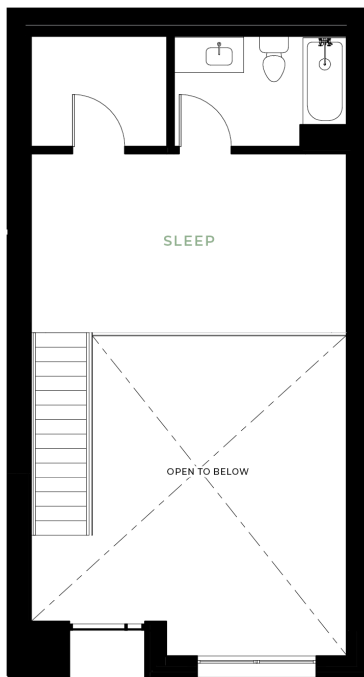

AL

1 BED | 1 BATH

827

SQ. FT.

118 Broadway East | Seattle, WA 98102

connectionbroadway.com

Floor plans are artist's rendering. All dimensions are approximate. Actual product and specifications may vary in dimension or detail. Not all features are available in every apartment. Prices and availability are subject to change. Please see a representative for details.