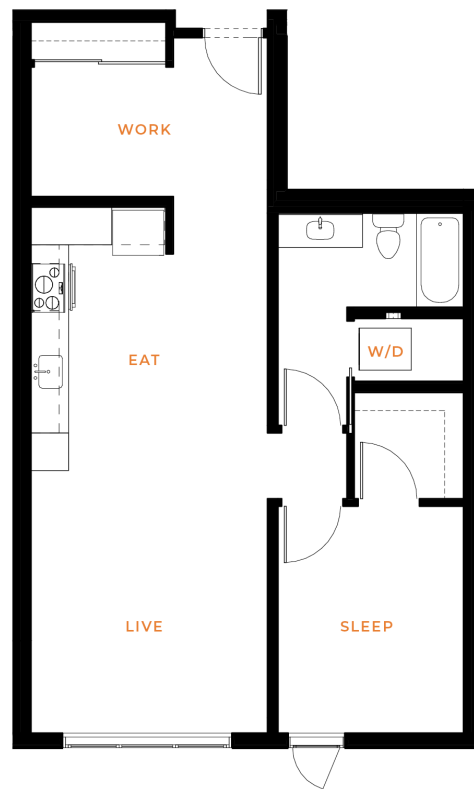

# A10.1

1 BED | 1 BATH

# 812

SQ. FT.

	118 Broadway East   Seattle, WA 98102
	<a href="http://connectiononbroadway.com">connectiononbroadway.com</a>

*Floor plans are artist's rendering. All dimensions are approximate. Actual product and specifications may vary in dimension or detail. Not all features are available in every apartment. Prices and availability are subject to change. Please see a representative for details.*