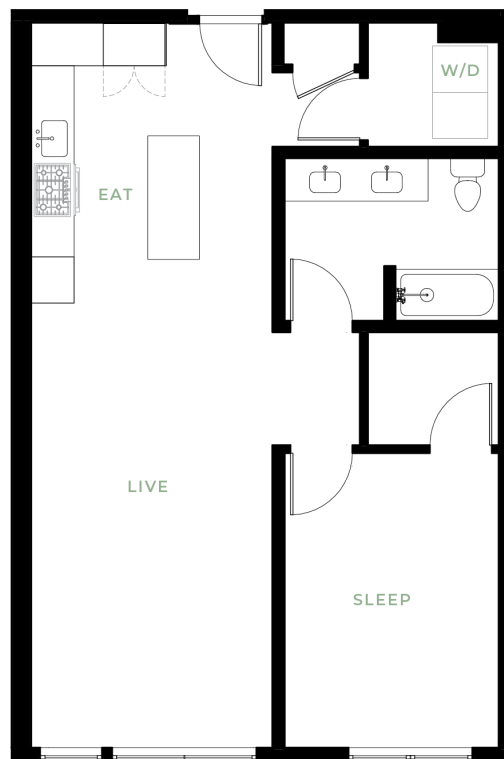

A9.2

1 BED | 1 BATH

799

SQ. FT.

| | |
|---|--|
|  | 118 Broadway East Seattle, WA 98102 |
| | connectiononbroadway.com |

Floor plans are artist's rendering. All dimensions are approximate. Actual product and specifications may vary in dimension or detail. Not all features are available in every apartment. Prices and availability are subject to change. Please see a representative for details.