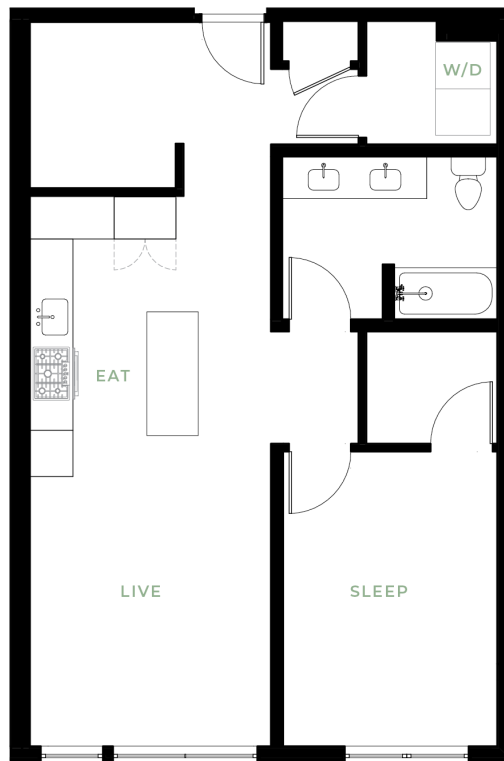

A9.1

1 BED | 1 BATH

798

SQ. FT.

	118 Broadway East Seattle, WA 98102
	connectiononbroadway.com

Floor plans are artist's rendering. All dimensions are approximate. Actual product and specifications may vary in dimension or detail. Not all features are available in every apartment. Prices and availability are subject to change. Please see a representative for details.