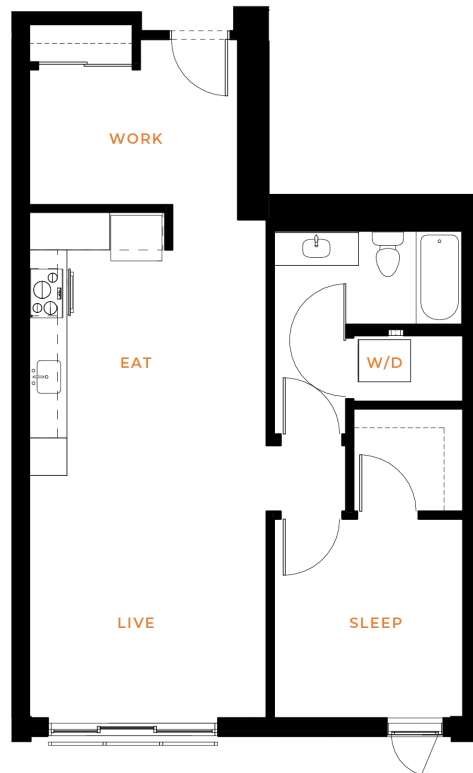

# A10

1 BED | 1 BATH

# 779

SQ. FT.

118 Broadway East | Seattle, WA 98102

[connectiononbroadway.com](http://connectiononbroadway.com)

*Floor plans are artist's rendering. All dimensions are approximate. Actual product and specifications may vary in dimension or detail. Not all features are available in every apartment. Prices and availability are subject to change. Please see a representative for details.*