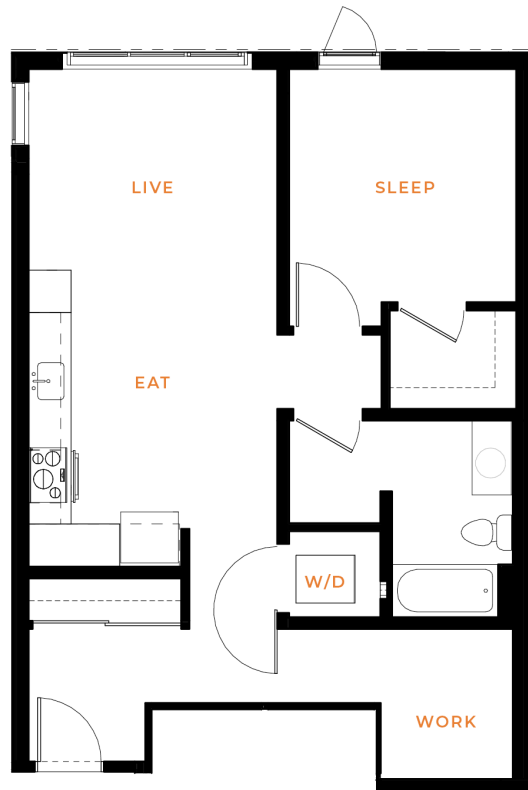

A8

1 BED | 1 BATH

770

SQ. FT.

118 Broadway East | Seattle, WA 98102

connectionbroadway.com

Floor plans are artist's rendering. All dimensions are approximate. Actual product and specifications may vary in dimension or detail. Not all features are available in every apartment. Prices and availability are subject to change. Please see a representative for details.