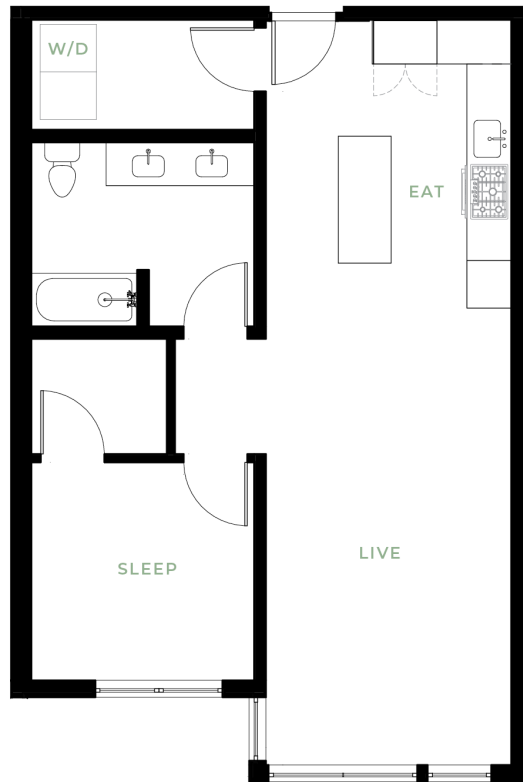

# A9

1 BED | 1 BATH

# 754

SQ. FT.

118 Broadway East | Seattle, WA 98102

[connectionbroadway.com](http://connectionbroadway.com)

*Floor plans are artist's rendering. All dimensions are approximate. Actual product and specifications may vary in dimension or detail. Not all features are available in every apartment. Prices and availability are subject to change. Please see a representative for details.*