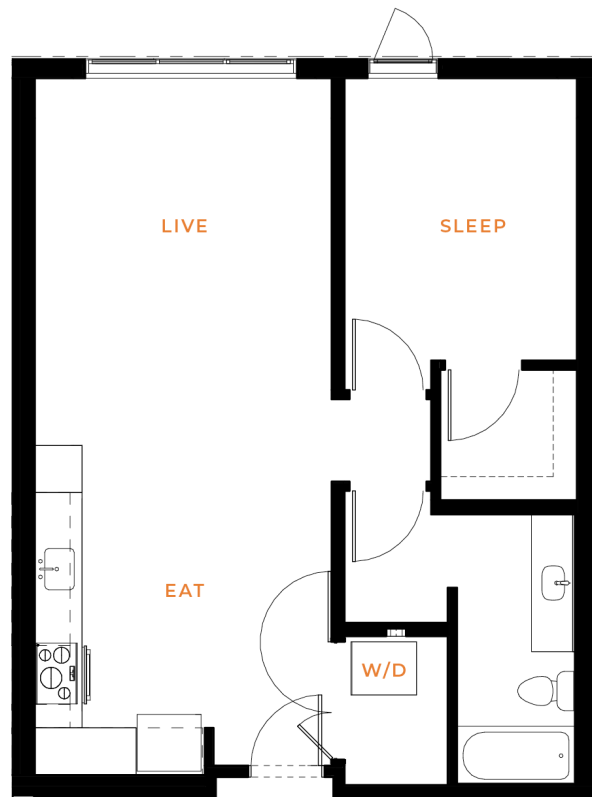

A5.3

1 BED | 1 BATH

728

SQ. FT.

118 Broadway East | Seattle, WA 98102

connectiononbroadway.com

Floor plans are artist's rendering. All dimensions are approximate. Actual product and specifications may vary in dimension or detail. Not all features are available in every apartment. Prices and availability are subject to change. Please see a representative for details.