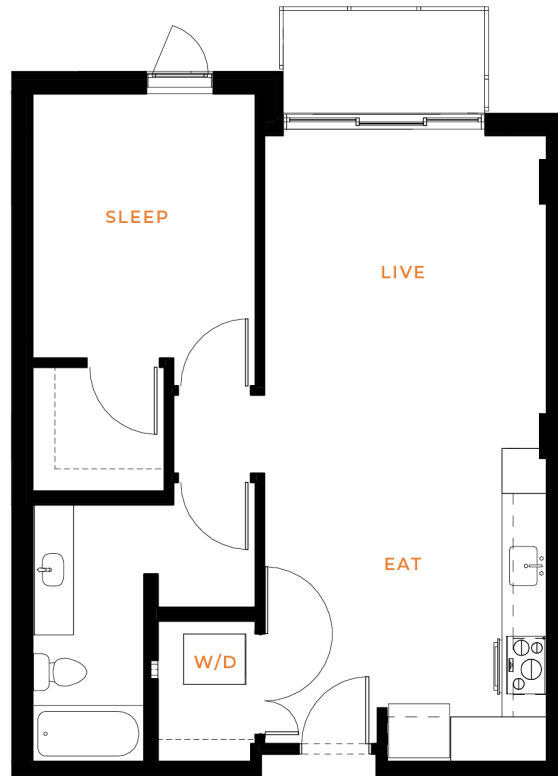

A5.1

1 BED | 1 BATH

705

SQ. FT.

118 Broadway East | Seattle, WA 98102

connectionbroadway.com

Floor plans are artist's rendering. All dimensions are approximate. Actual product and specifications may vary in dimension or detail. Not all features are available in every apartment. Prices and availability are subject to change. Please see a representative for details.