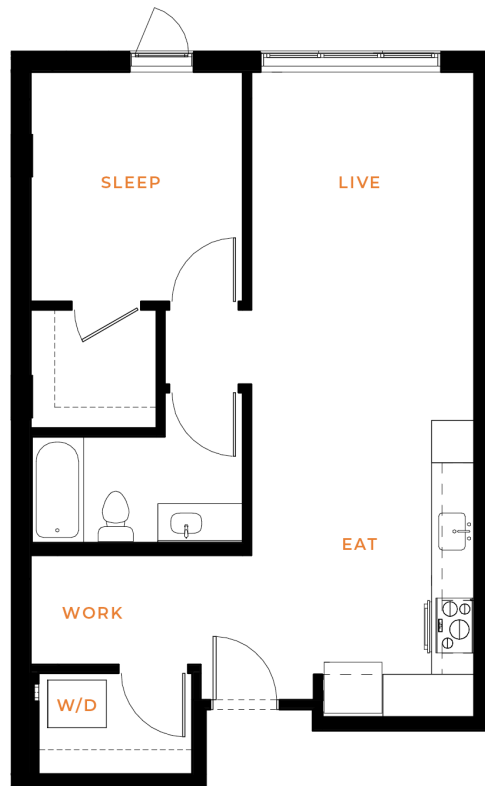

A5.2

1 BED | 1 BATH

699-702

SQ. FT.

118 Broadway East | Seattle, WA 98102

connectiononbroadway.com

Floor plans are artist's rendering. All dimensions are approximate. Actual product and specifications may vary in dimension or detail. Not all features are available in every apartment. Prices and availability are subject to change. Please see a representative for details.