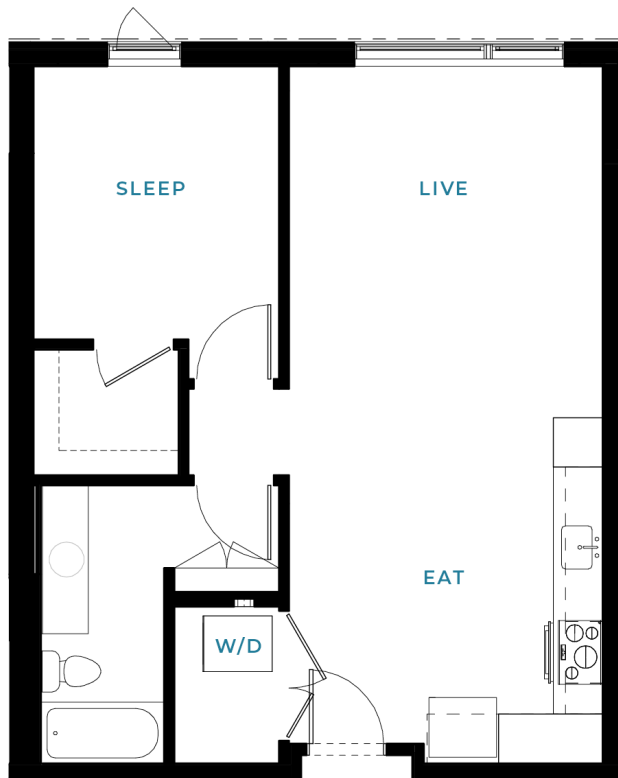

A6

1 BED | 1 BATH

692

SQ. FT.

118 Broadway East | Seattle, WA 98102

connectiononbroadway.com

Floor plans are artist's rendering. All dimensions are approximate. Actual product and specifications may vary in dimension or detail. Not all features are available in every apartment. Prices and availability are subject to change. Please see a representative for details.