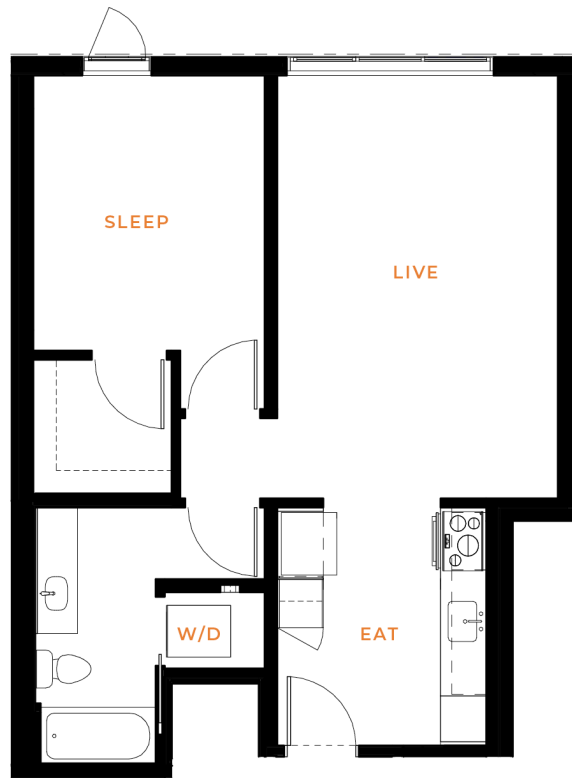

A5

1 BED | 1 BATH

668

SQ. FT.

118 Broadway East | Seattle, WA 98102

connectionbroadway.com

Floor plans are artist's rendering. All dimensions are approximate. Actual product and specifications may vary in dimension or detail. Not all features are available in every apartment. Prices and availability are subject to change. Please see a representative for details.