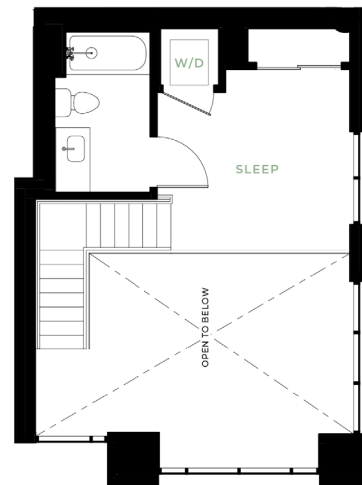

AL.1

1 BED | 1 BATH

648

SQ. FT.

118 Broadway East | Seattle, WA 98102

connectionbroadway.com

Floor plans are artist's rendering. All dimensions are approximate. Actual product and specifications may vary in dimension or detail. Not all features are available in every apartment. Prices and availability are subject to change. Please see a representative for details.