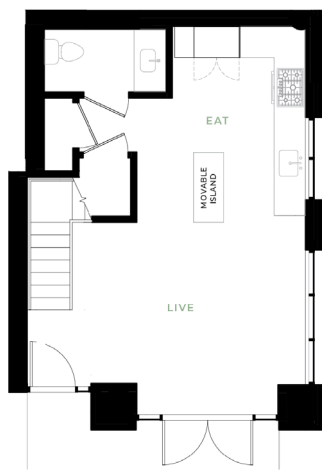

AL.1

1 BED | 1 BATH

648

SQ. FT.

118 Broadway East | Seattle, WA 98102

connectionbroadway.com

Floor plans are artist's rendering. All dimensions are approximate. Actual product and specifications may vary in dimension or detail. Not all features are available in every apartment. Prices and availability are subject to change. Please see a representative for details.