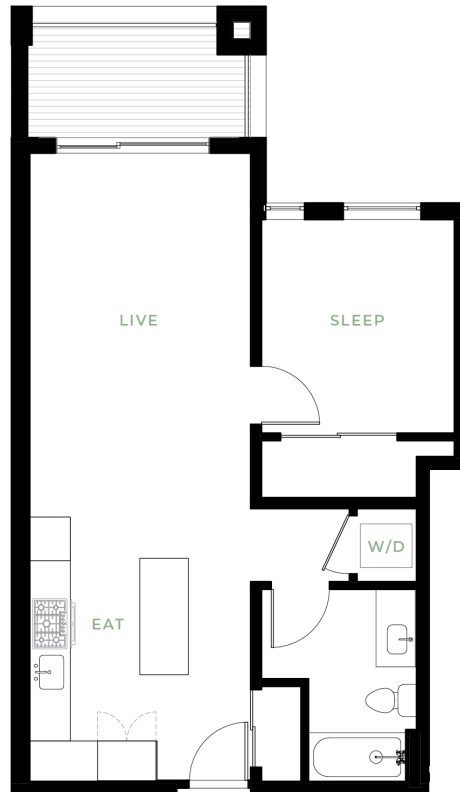

A7

1 BED | 1 BATH

638

SQ. FT.

118 Broadway East | Seattle, WA 98102

connectionbroadway.com

Floor plans are artist's rendering. All dimensions are approximate. Actual product and specifications may vary in dimension or detail. Not all features are available in every apartment. Prices and availability are subject to change. Please see a representative for details.