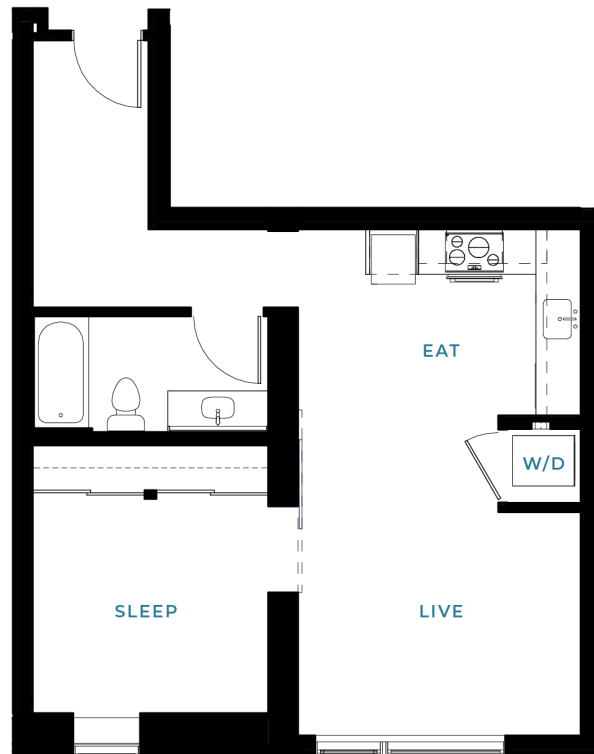

A3

1 BED | 1 BATH

637

SQ. FT.

118 Broadway East | Seattle, WA 98102

connectionbroadway.com

Floor plans are artist's rendering. All dimensions are approximate. Actual product and specifications may vary in dimension or detail. Not all features are available in every apartment. Prices and availability are subject to change. Please see a representative for details.