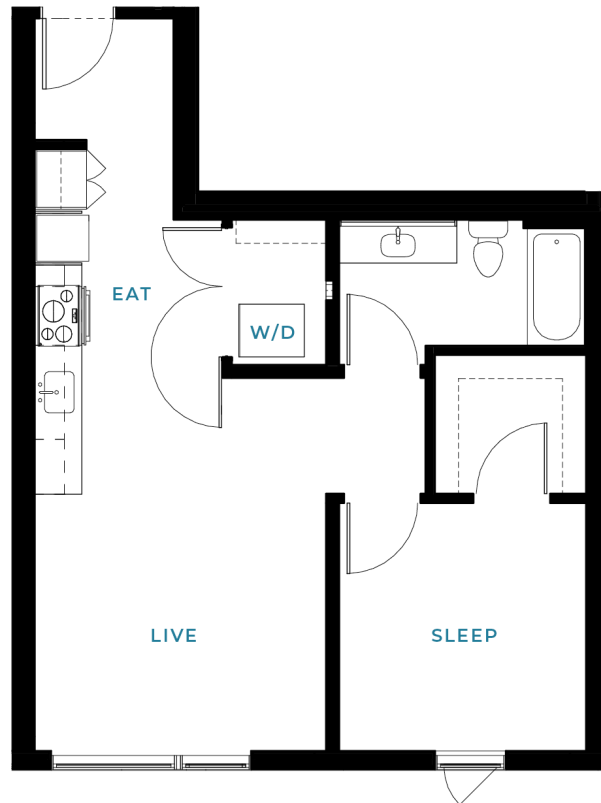

A3.1

1 BED | 1 BATH

628-630

SQ. FT.

118 Broadway East | Seattle, WA 98102

connectionbroadway.com

Floor plans are artist's rendering. All dimensions are approximate. Actual product and specifications may vary in dimension or detail. Not all features are available in every apartment. Prices and availability are subject to change. Please see a representative for details.