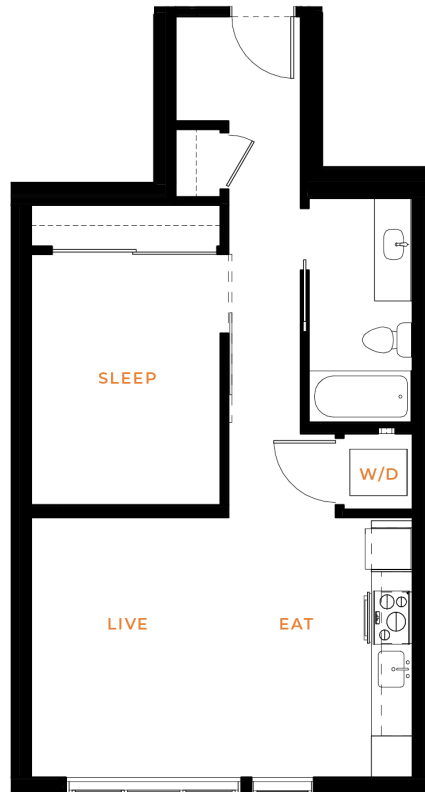

U6

1 BED | 1 BATH

621

SQ. FT.

118 Broadway East | Seattle, WA 98102

connectiononbroadway.com

Floor plans are artist's rendering. All dimensions are approximate. Actual product and specifications may vary in dimension or detail. Not all features are available in every apartment. Prices and availability are subject to change. Please see a representative for details.