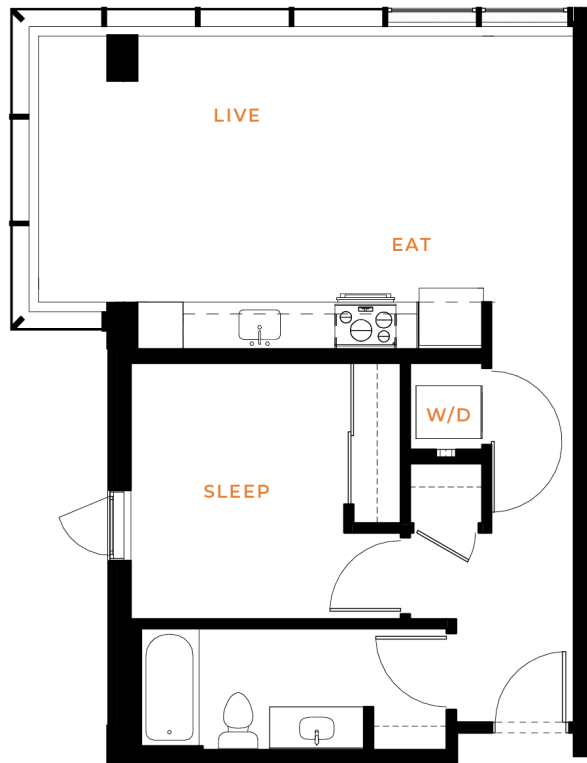

A2

1 BED | 1 BATH

614

SQ. FT.

	118 Broadway East Seattle, WA 98102
	connectionbroadway.com

Floor plans are artist's rendering. All dimensions are approximate. Actual product and specifications may vary in dimension or detail. Not all features are available in every apartment. Prices and availability are subject to change. Please see a representative for details.