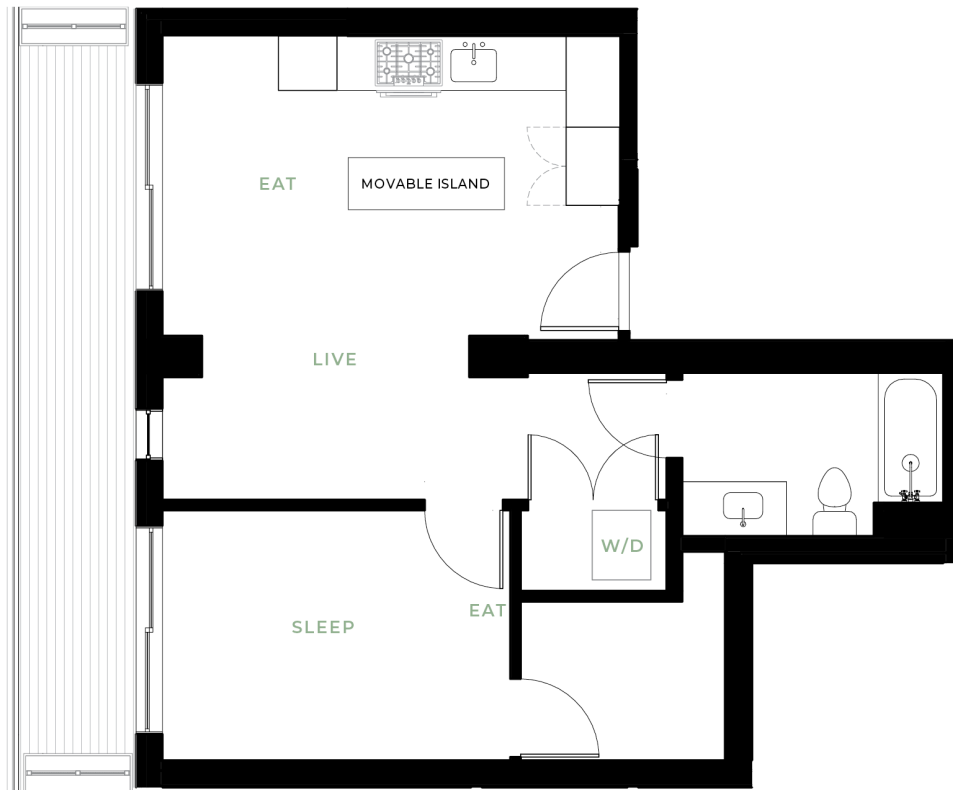

A4

1 BED | 1 BATH

593

SQ. FT.

118 Broadway East | Seattle, WA 98102

connectionbroadway.com

Floor plans are artist's rendering. All dimensions are approximate. Actual product and specifications may vary in dimension or detail. Not all features are available in every apartment. Prices and availability are subject to change. Please see a representative for details.