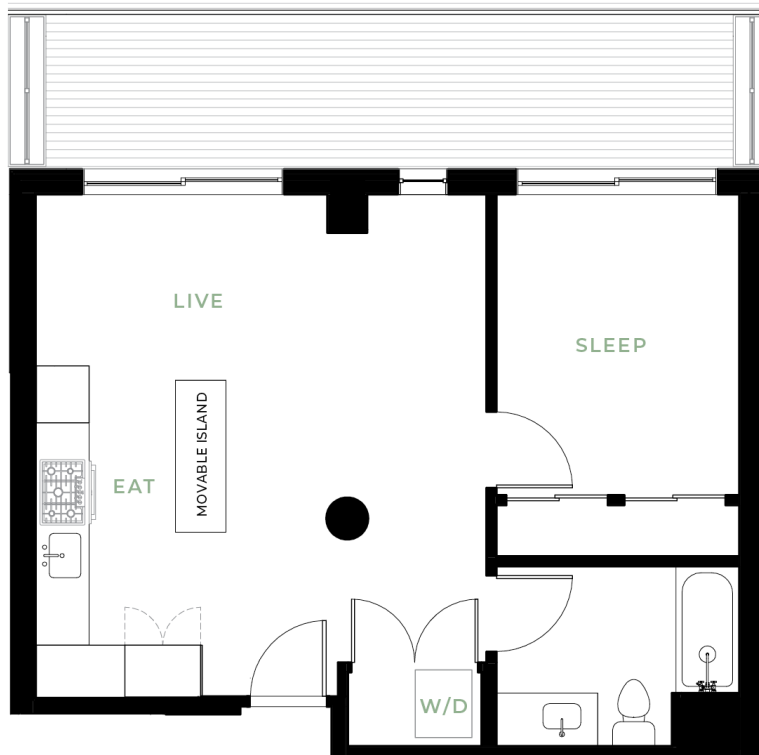

# A1

1 BED | 1 BATH

# 588

SQ. FT.

	118 Broadway East   Seattle, WA 98102
	<a href="http://connectionbroadway.com">connectionbroadway.com</a>

*Floor plans are artist's rendering. All dimensions are approximate. Actual product and specifications may vary in dimension or detail. Not all features are available in every apartment. Prices and availability are subject to change. Please see a representative for details.*