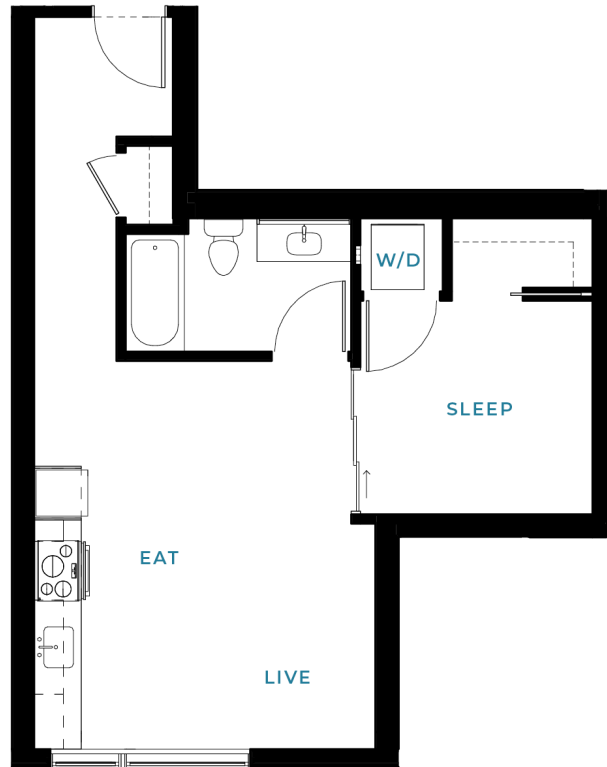

U2

1 BED | 1 BATH

523

SQ. FT.

118 Broadway East | Seattle, WA 98102

connectionbroadway.com

Floor plans are artist's rendering. All dimensions are approximate. Actual product and specifications may vary in dimension or detail. Not all features are available in every apartment. Prices and availability are subject to change. Please see a representative for details.