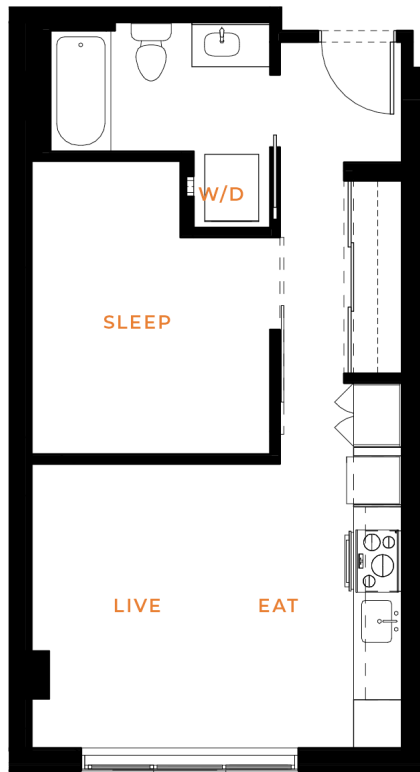

U5

1 BED | 1 BATH

514

SQ. FT.

118 Broadway East | Seattle, WA 98102

connectiononbroadway.com

Floor plans are artist's rendering. All dimensions are approximate. Actual product and specifications may vary in dimension or detail. Not all features are available in every apartment. Prices and availability are subject to change. Please see a representative for details.