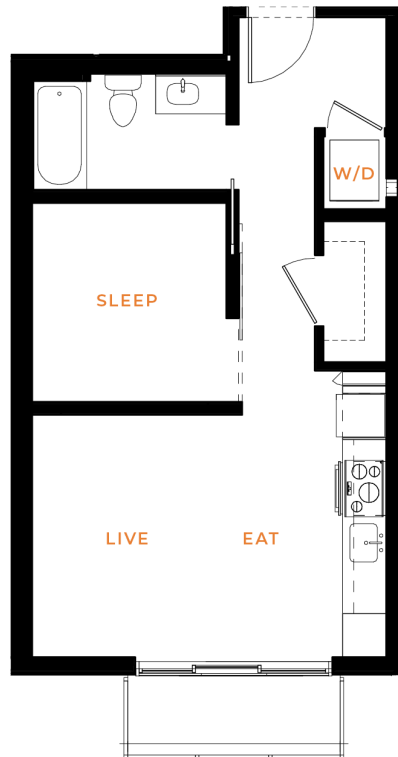

U3

1 BED | 1 BATH

493

SQ. FT.

118 Broadway East | Seattle, WA 98102

connectionbroadway.com

Floor plans are artist's rendering. All dimensions are approximate. Actual product and specifications may vary in dimension or detail. Not all features are available in every apartment. Prices and availability are subject to change. Please see a representative for details.