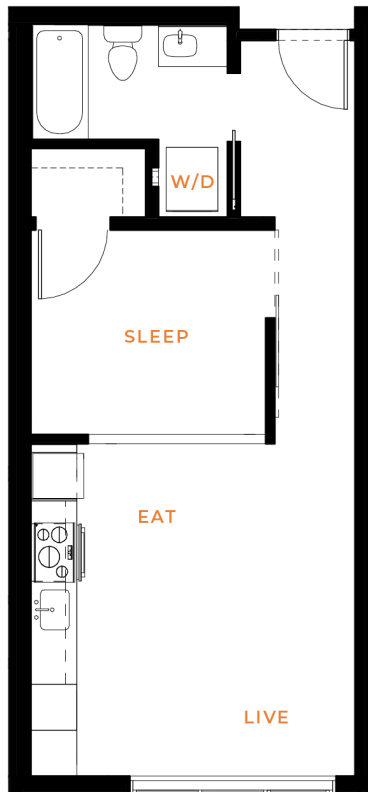

# U4.1

STUDIO | 1 BATH

# 524

SQ. FT.

118 Broadway East | Seattle, WA 98102

[connectiononbroadway.com](http://connectiononbroadway.com)

*Floor plans are artist's rendering. All dimensions are approximate. Actual product and specifications may vary in dimension or detail. Not all features are available in every apartment. Prices and availability are subject to change. Please see a representative for details.*