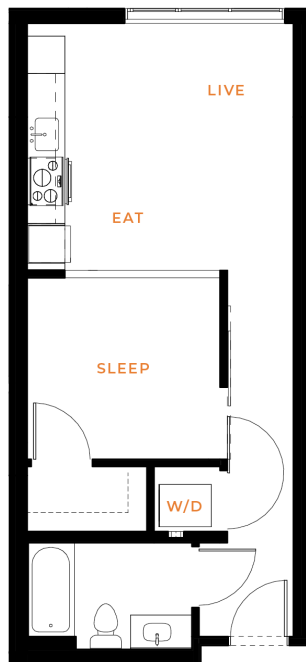

U4

STUDIO | 1 BATH

505

SQ. FT.

	118 Broadway East Seattle, WA 98102
	connectiononbroadway.com

Floor plans are artist's rendering. All dimensions are approximate. Actual product and specifications may vary in dimension or detail. Not all features are available in every apartment. Prices and availability are subject to change. Please see a representative for details.