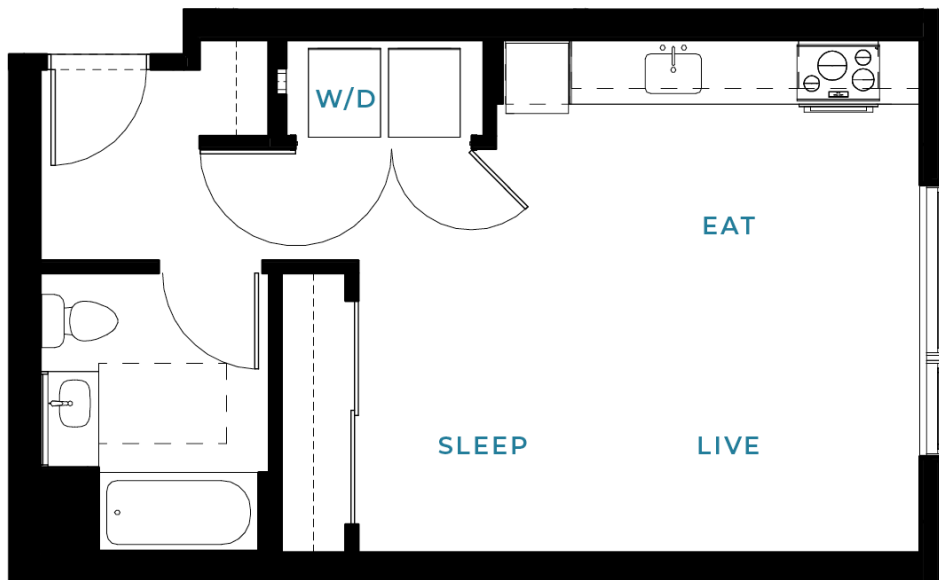

# S4

STUDIO | 1 BATH

# 475

SQ. FT.

	118 Broadway East   Seattle, WA 98102
	<a href="http://connectiononbroadway.com">connectiononbroadway.com</a>

*Floor plans are artist's rendering. All dimensions are approximate. Actual product and specifications may vary in dimension or detail. Not all features are available in every apartment. Prices and availability are subject to change. Please see a representative for details.*