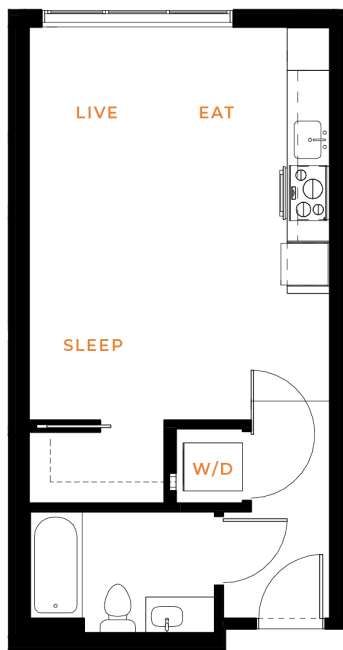

S3

STUDIO | 1 BATH

431-435

SQ. FT.

	118 Broadway East Seattle, WA 98102
	connectiononbroadway.com

Floor plans are artist's rendering. All dimensions are approximate. Actual product and specifications may vary in dimension or detail. Not all features are available in every apartment. Prices and availability are subject to change. Please see a representative for details.