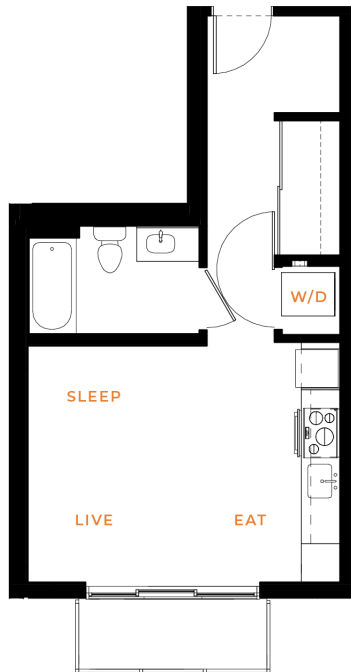

S1

STUDIO | 1 BATH

415

SQ. FT.

	118 Broadway East Seattle, WA 98102
	connectiononbroadway.com

Floor plans are artist's rendering. All dimensions are approximate. Actual product and specifications may vary in dimension or detail. Not all features are available in every apartment. Prices and availability are subject to change. Please see a representative for details.